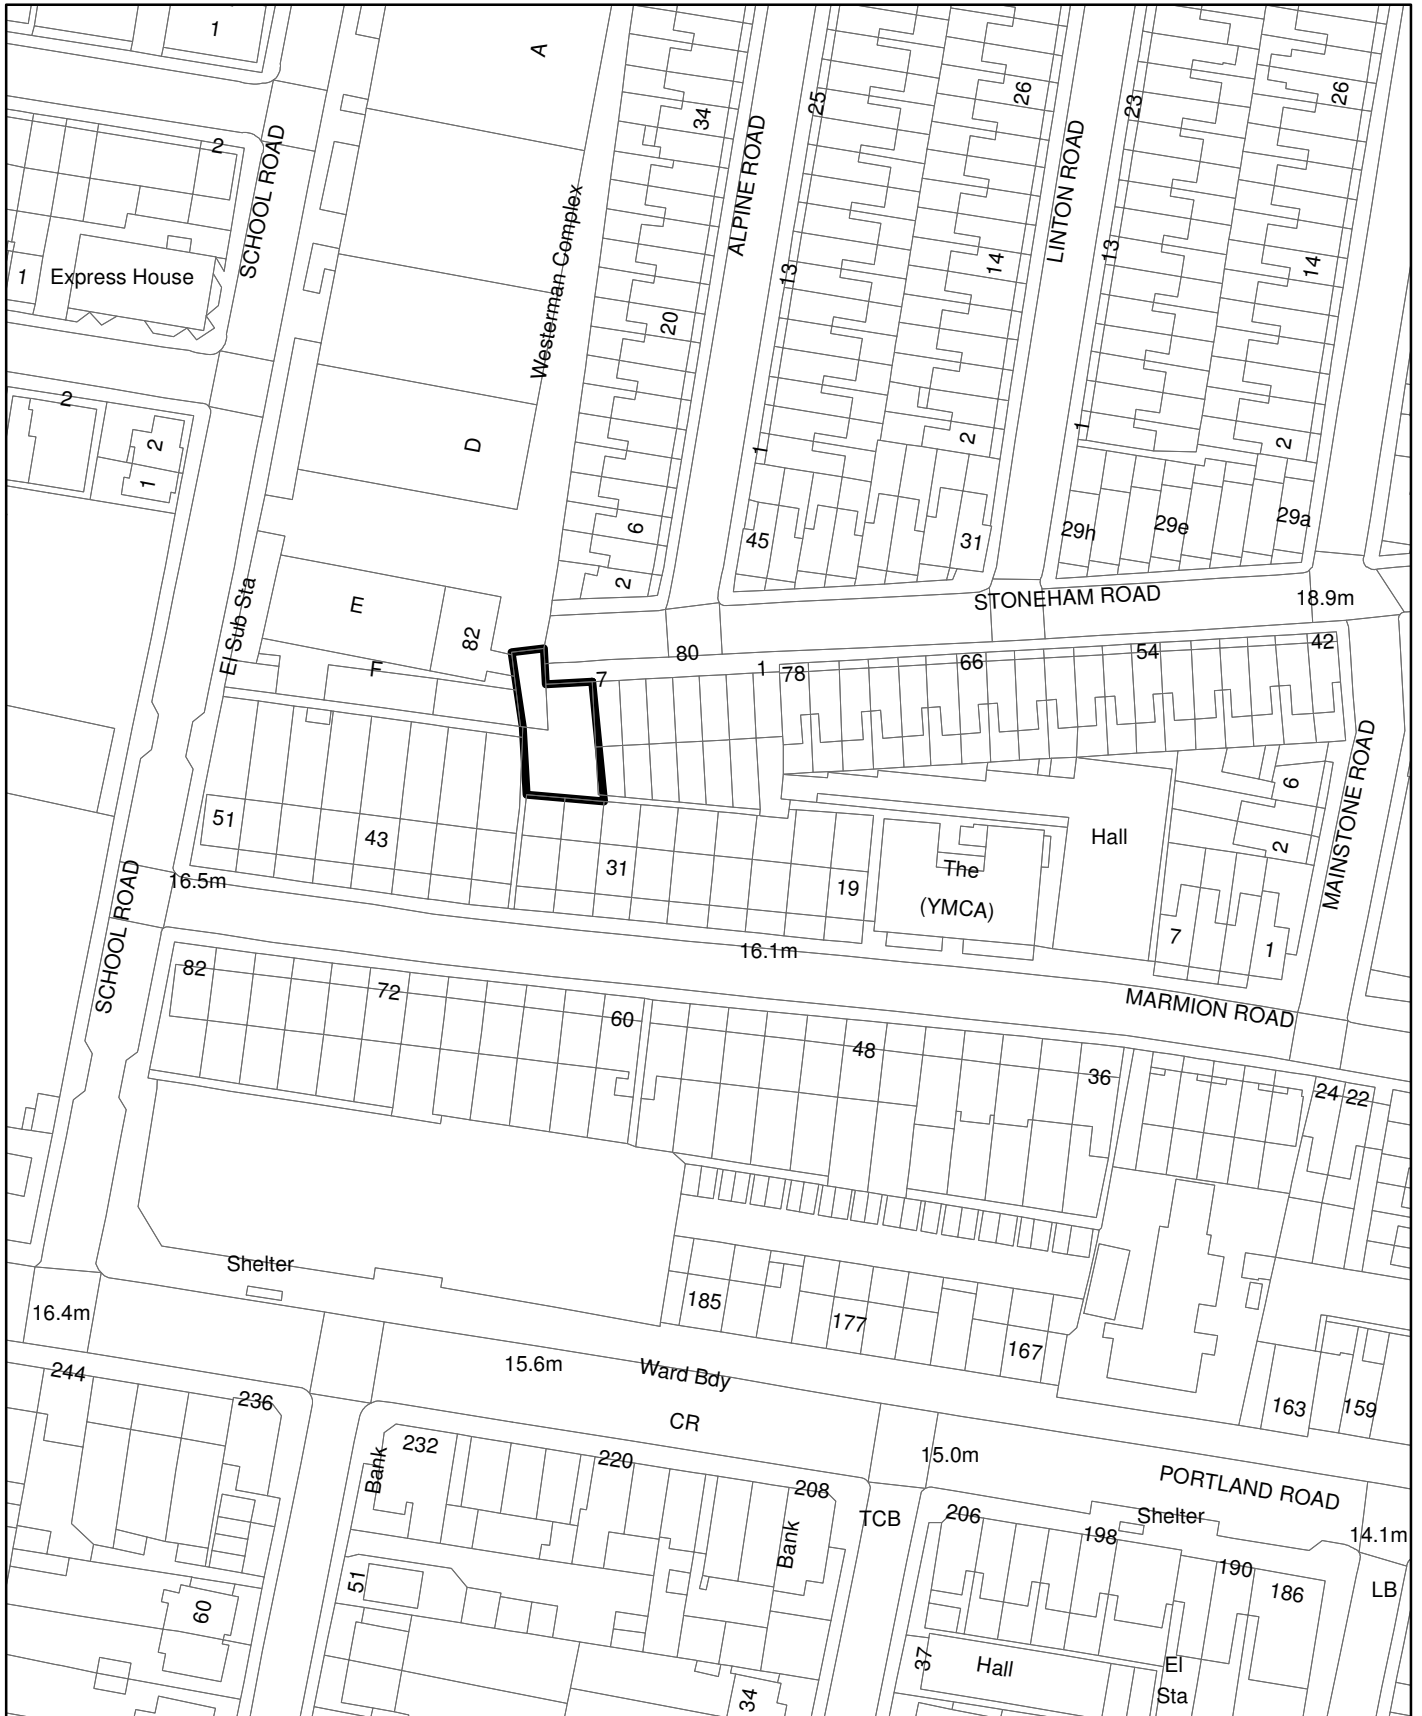

BH2017/00574 80A Stoneham Road

Scale: 1:1,250